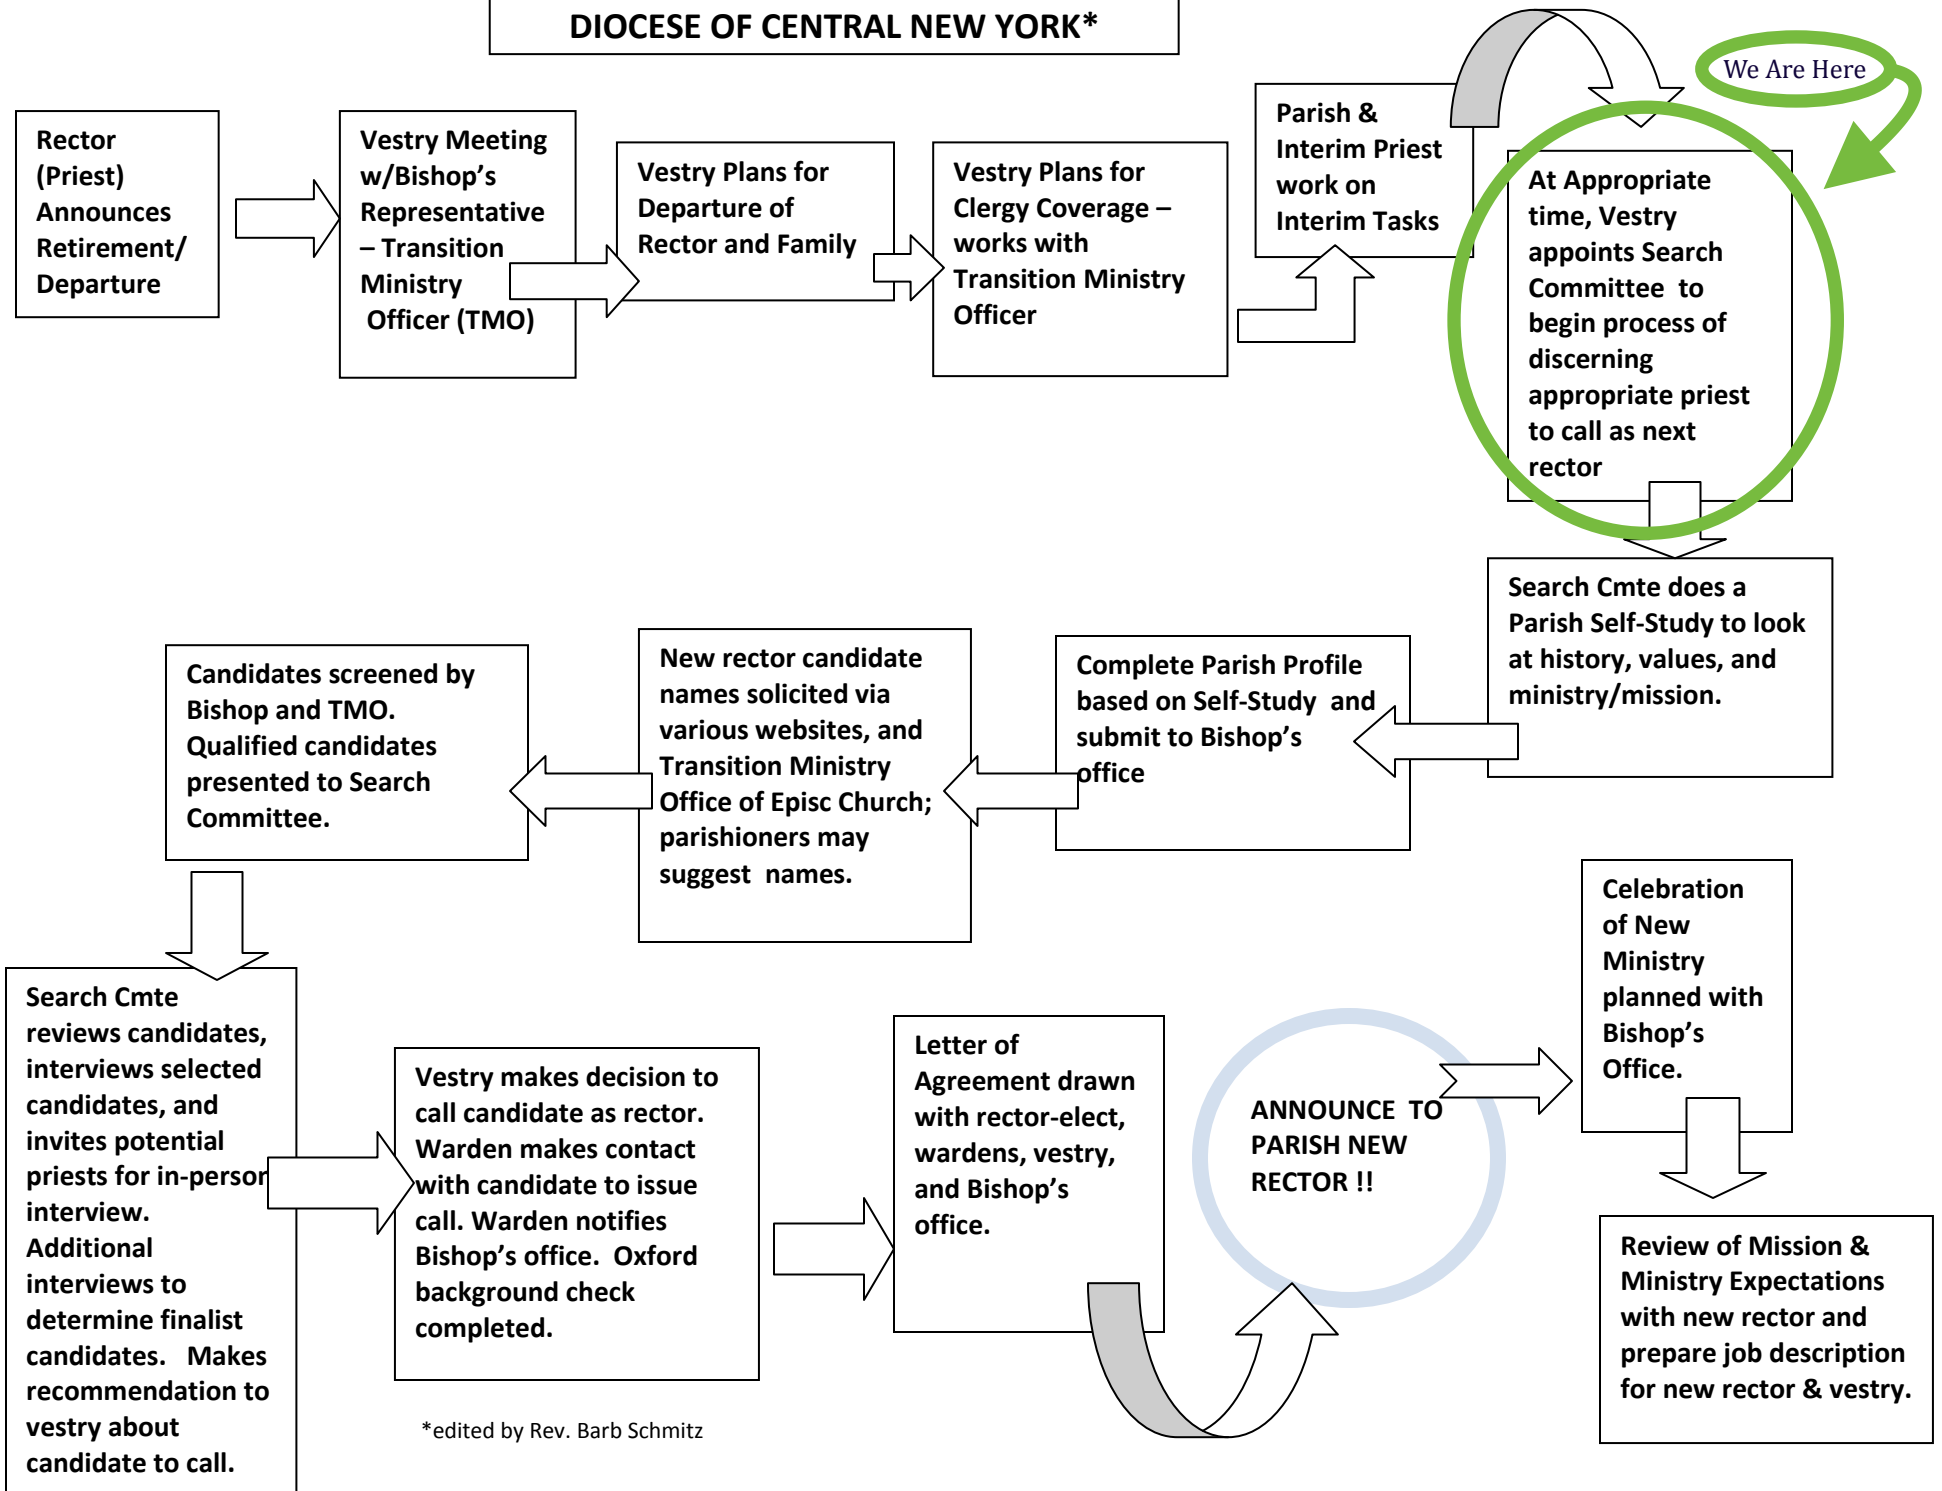

**ROADMAP IN THE TRANSITION PROCESS
DIOCESE OF CENTRAL NEW YORK***

*edited by Rev. Barb Schmitz